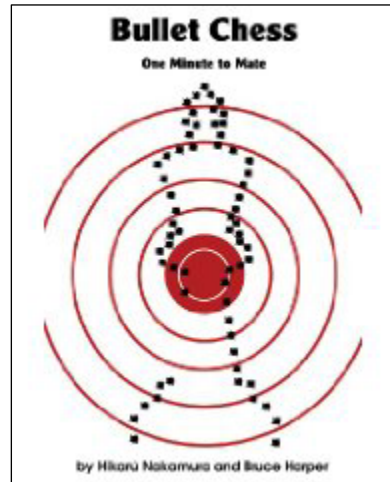

Book Launch and Bullet Chess Exhibition

Friday, October 30, 2009

5:00 pm – 11:00 pm

The Hudson

610 Granville St. (by Dunsmuir)

Vancouver, B.C.

Bullet Chess – One Minute to Mate, by Bruce Harper and Grandmaster Hikaru Nakamura, explores the world of one-minute chess, where each player must play the entire game in less than a minute or lose on time.

Is it really possible to play a game of chess in a minute? Surprisingly, the answer is “yes”, and seeing is believing. On Friday, October 30, 2009, starting at 6:00 pm sharp, U.S. Champion Grandmaster Hikaru Nakamura, one of the world’s top chess players, will be in Vancouver and log onto the popular Internet Chess Club to demonstrate his mastery of this form of chess. Matched randomly by the ICC computer, he will play opponents from all over the world and will show why he is the best bullet player, period. His games will be projected on a screen for the enjoyment of the spectators.

Copies of the newly-released *Bullet Chess – One Minute to Mate* will be available for purchase (\$15 per copy), along with copies of *Chess on the Edge* (the chess biography of Canadian Grandmaster Duncan Suttles, chess sets, boards and Seirawan chess pieces (the elephant: a rook/knight; the hawk: a bishop/knight).